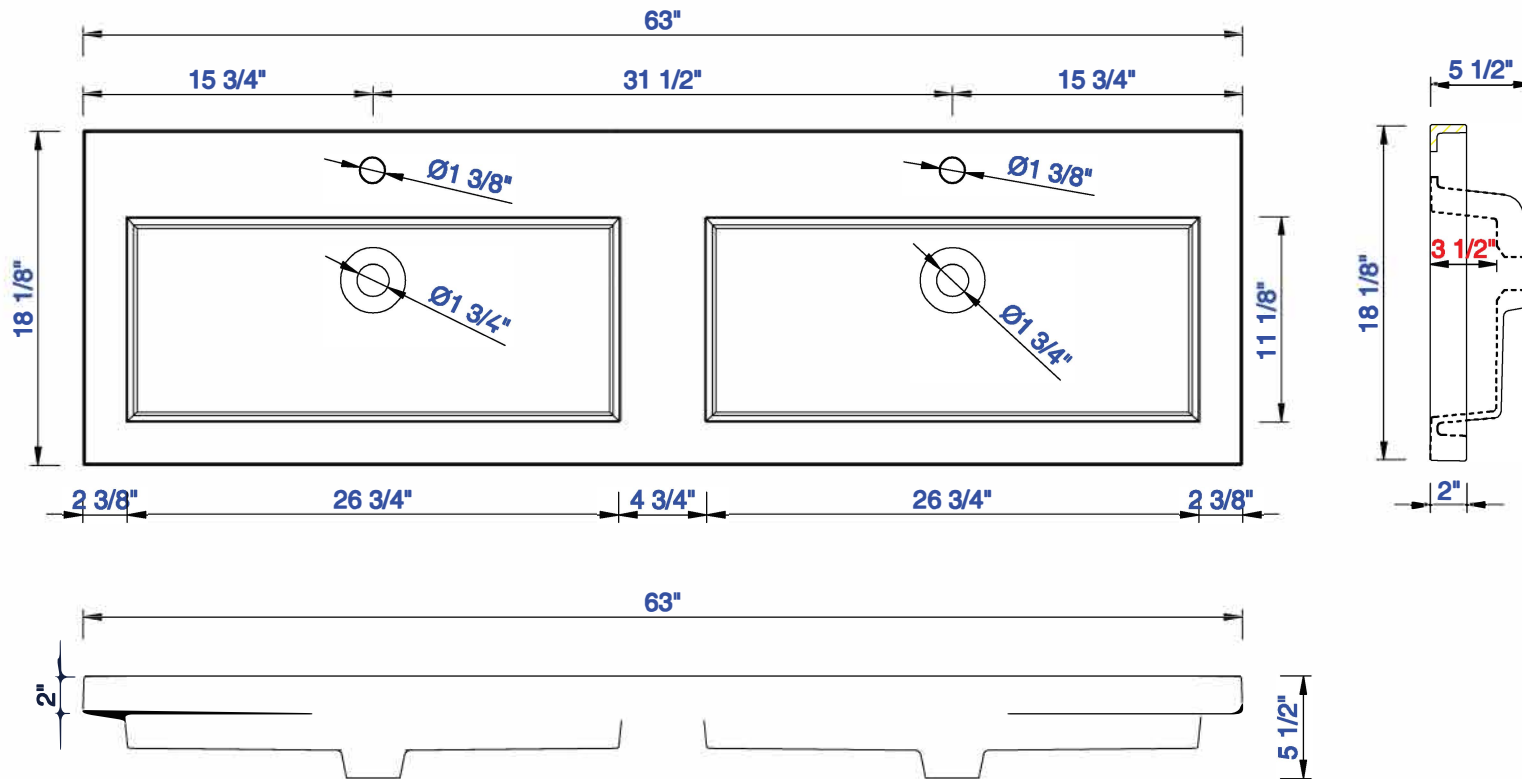

63"

Item Number:  
CSP-S6318D-WG

JAMES MARTIN

VANITIES™

CSP 63" Countertop with  
Dual Integrated Basin Sinks  
Diagrams with Dimensions  
page 01 of 01

1600mm

Item Number:  
CSP-S6318D-WG

JAMES MARTIN

VANITIES™

CSP 1600mm Countertop  
with Dual Integrated Basin Sinks  
Diagrams with Dimensions  
page 01 of 01